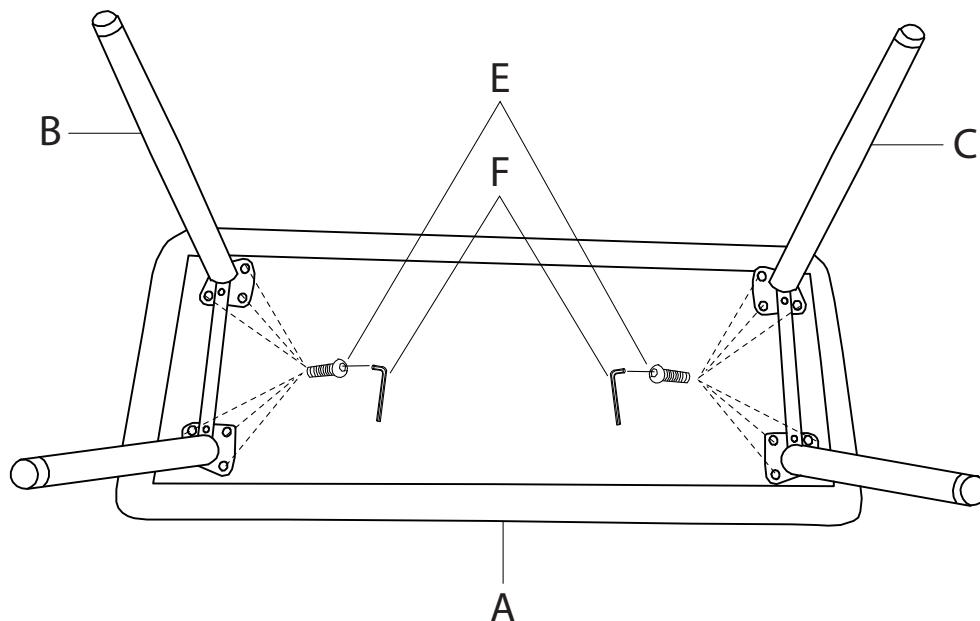

Part # BC-DANIELLA HB XX+XX

20-1020

PARTS

A

x1

B

x1

C

x12
(M6x16mm)

E

F

1**2**

Do not over tighten.
Do not use power tools to assemble.